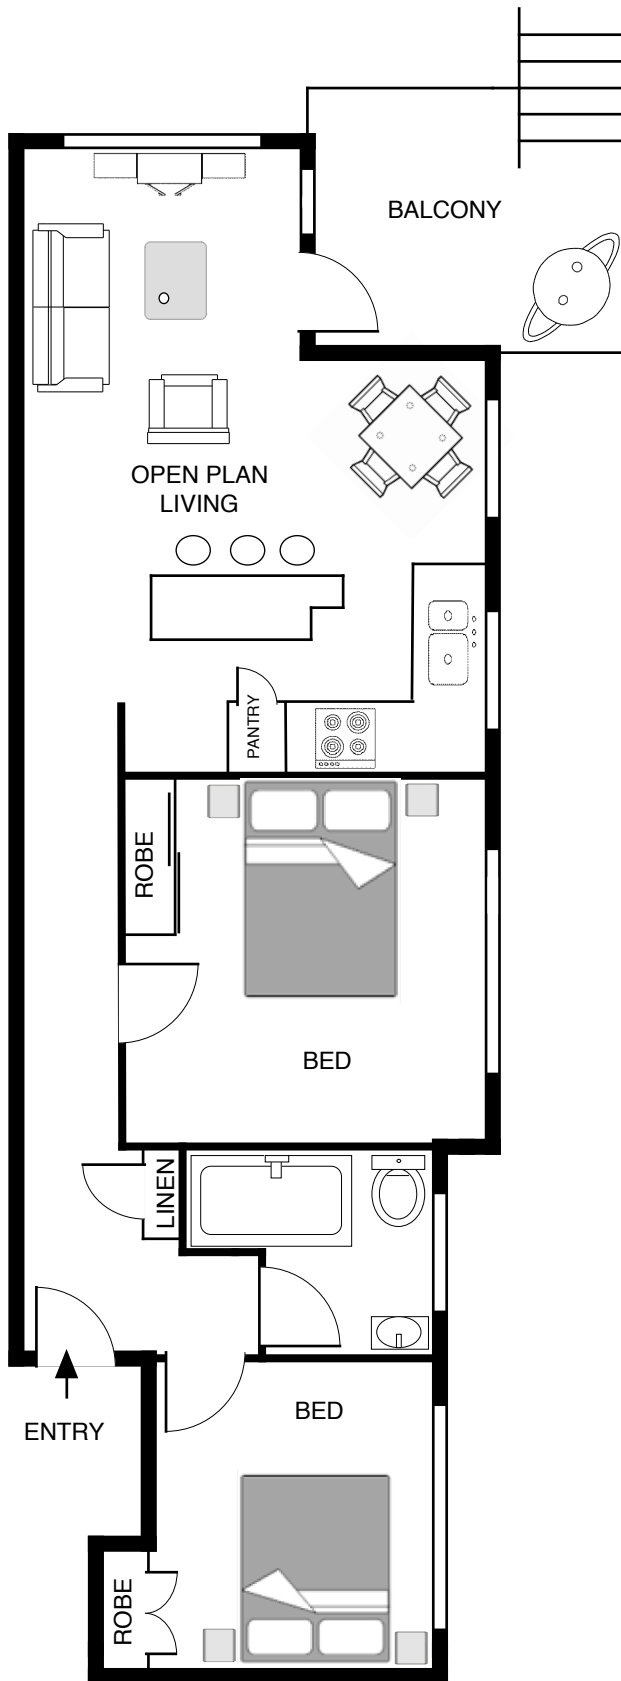

## 22A NEW STREET , BONDI

PLANS SHOWN ARE ONLY INDICATIVE OF LAYOUT. DIMENSIONS ARE APPROXIMATE  
PRODUCED BY DAVID GRANT PH: 0418 615 637

APARTMENT 2

TWO BEDROOM & COURTYARD

MPG

mondell property group  
www.mondell.com.au