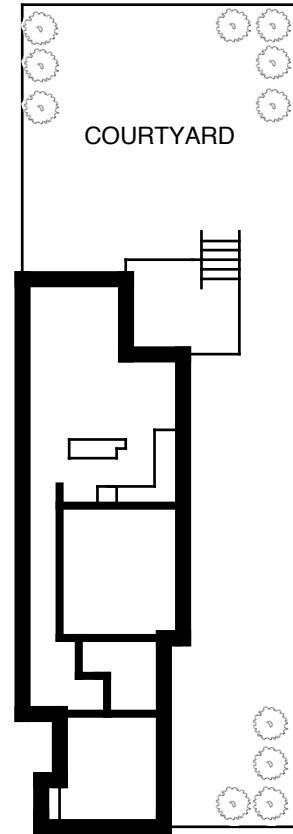

## 22A NEW STREET , BONDI

PLANS SHOWN ARE ONLY INDICATIVE OF LAYOUT. DIMENSIONS ARE APPROXIMATE  
PRODUCED BY DAVID GRANT PH: 0418 615 637

APARTMENT 2

TWO BEDROOM & COURTYARD

MPG

mondell property group  
www.mondell.com.au