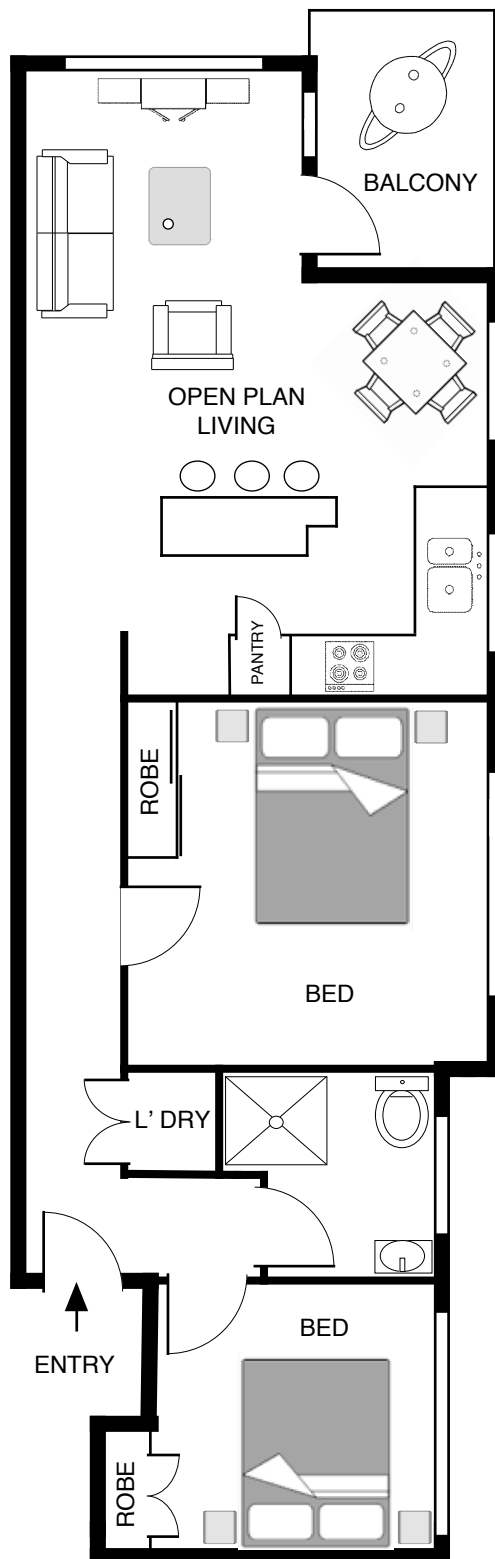

Norfolk
APARTMENTS

22A NEW STREET , BONDI

PLANS SHOWN ARE ONLY INDICATIVE OF LAYOUT. DIMENSIONS ARE APPROXIMATE
PRODUCED BY DAVID GRANT PH: 0418 615 637

APARTMENT 3

TWO BEDROOM

mondell property group
www.mondell.com.au