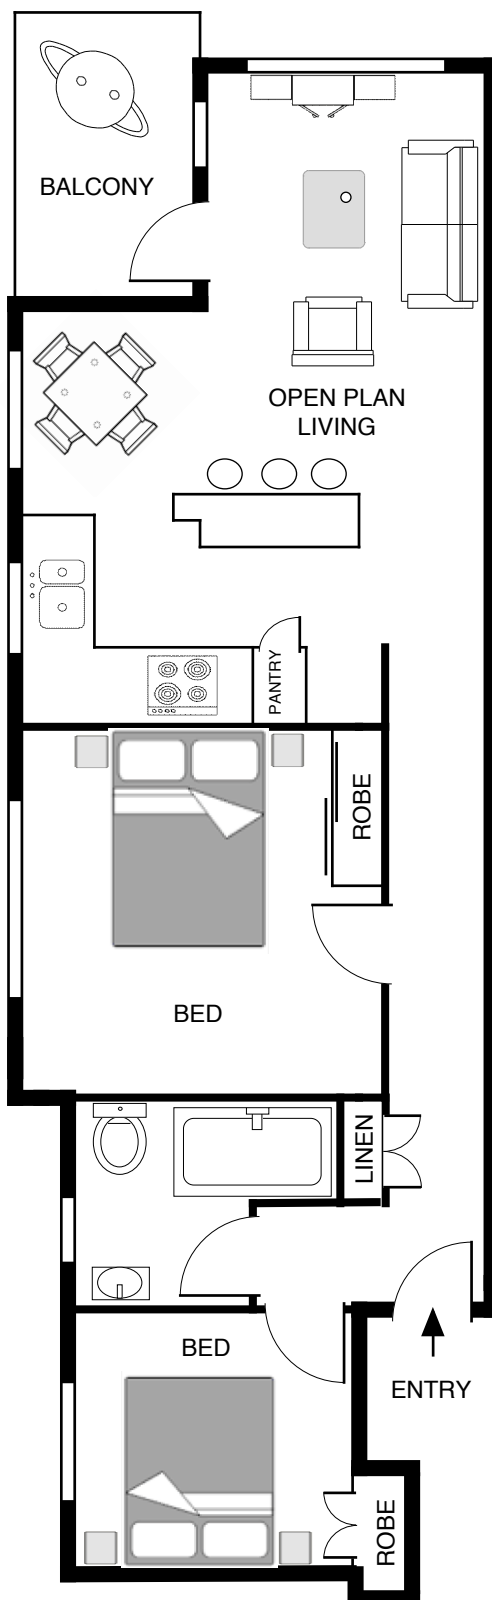

## 22A NEW STREET , BONDI

PLANS SHOWN ARE ONLY INDICATIVE OF LAYOUT. DIMENSIONS ARE APPROXIMATE  
PRODUCED BY DAVID GRANT PH: 0418 615 637

APARTMENT 4

TWO BEDROOM

mondell property group  
www.mondell.com.au