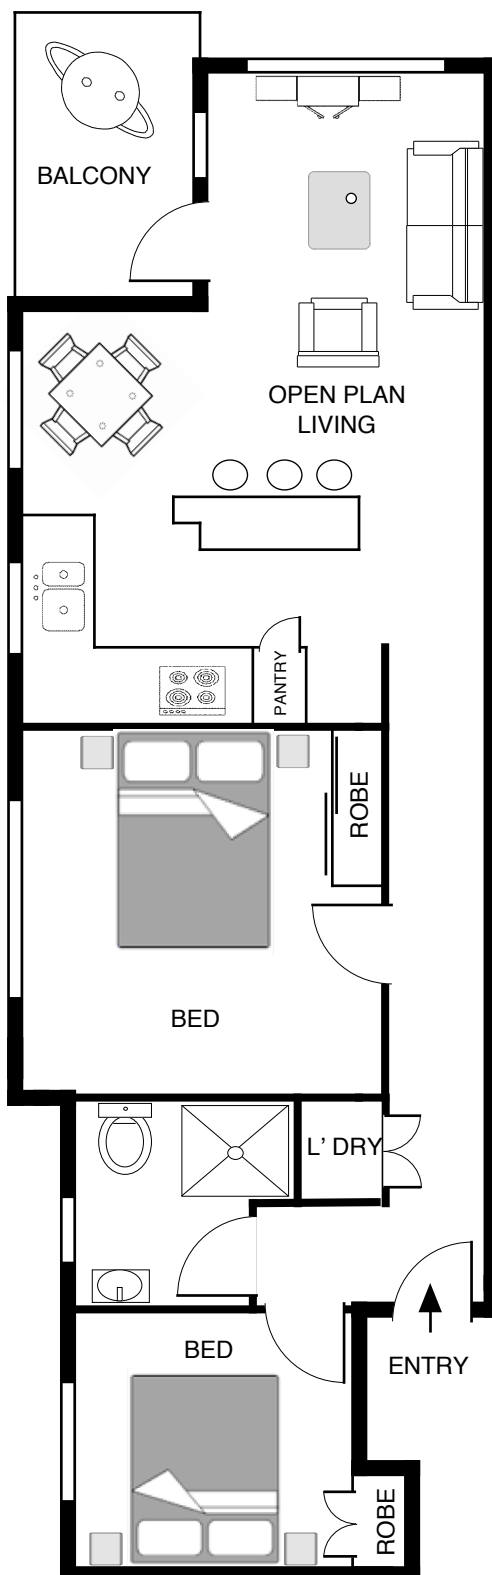

Norfolk
APARTMENTS

22A NEW STREET , BONDI

PLANS SHOWN ARE ONLY INDICATIVE OF LAYOUT. DIMENSIONS ARE APPROXIMATE
PRODUCED BY DAVID GRANT PH: 0418 615 637

APARTMENT 5

TWO BEDROOM

mondell property group
www.mondell.com.au