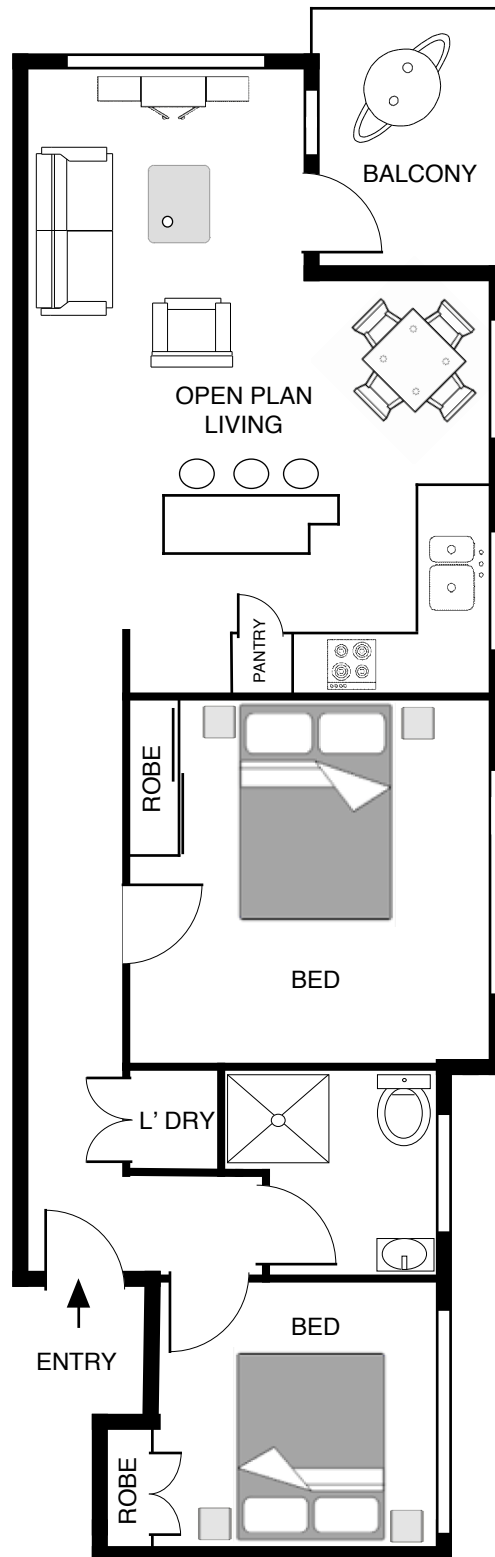

Norfolk
APARTMENTS

22A NEW STREET , BONDI

PLANS SHOWN ARE ONLY INDICATIVE OF LAYOUT. DIMENSIONS ARE APPROXIMATE
PRODUCED BY DAVID GRANT PH: 0418 615 637

APARTMENT 6

TWO BEDROOM

MPG

mondell property group
www.mondell.com.au