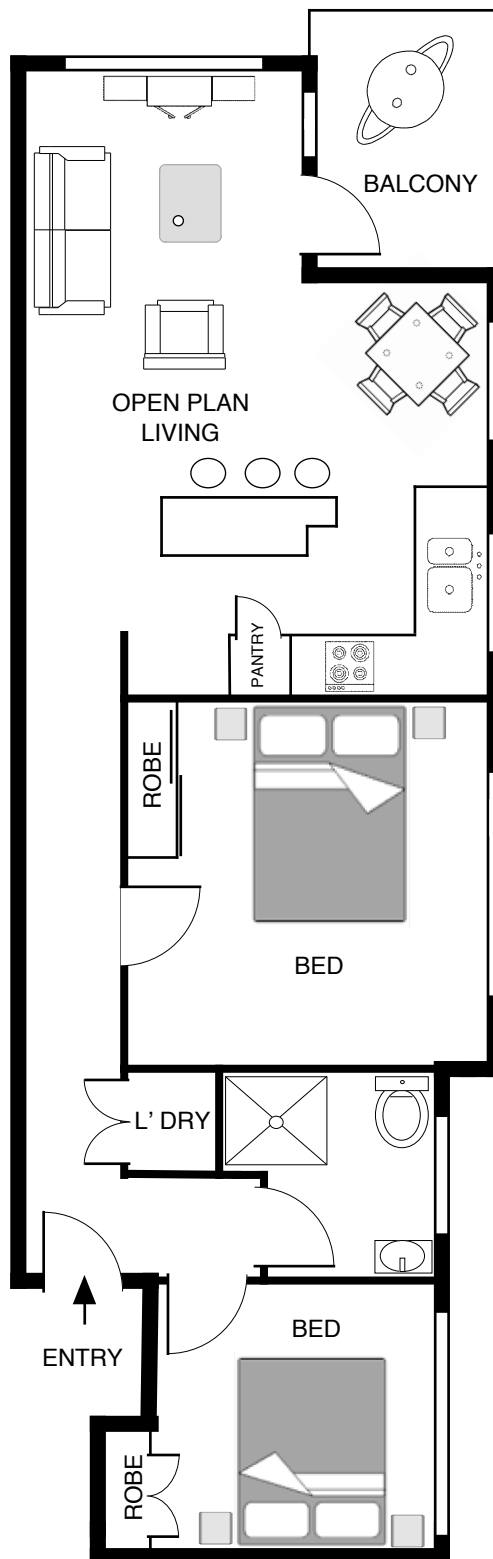

Norfolk
APARTMENTS

22A NEW STREET , BONDI

PLANS SHOWN ARE ONLY INDICATIVE OF LAYOUT. DIMENSIONS ARE APPROXIMATE
PRODUCED BY DAVID GRANT PH: 0418 615 637

APARTMENT 7

TWO BEDROOM

mondell property group
www.mondell.com.au