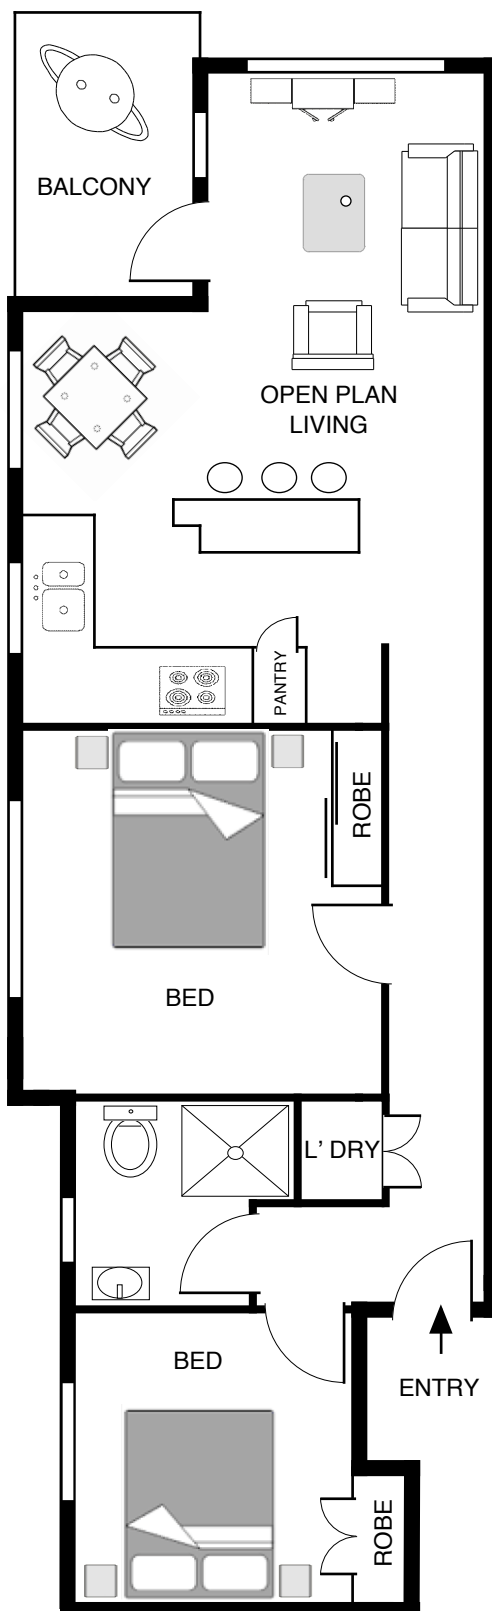

## 22A NEW STREET , BONDI

PLANS SHOWN ARE ONLY INDICATIVE OF LAYOUT. DIMENSIONS ARE APPROXIMATE  
PRODUCED BY DAVID GRANT PH: 0418 615 637

APARTMENT 8

TWO BEDROOM

mondell property group  
www.mondell.com.au