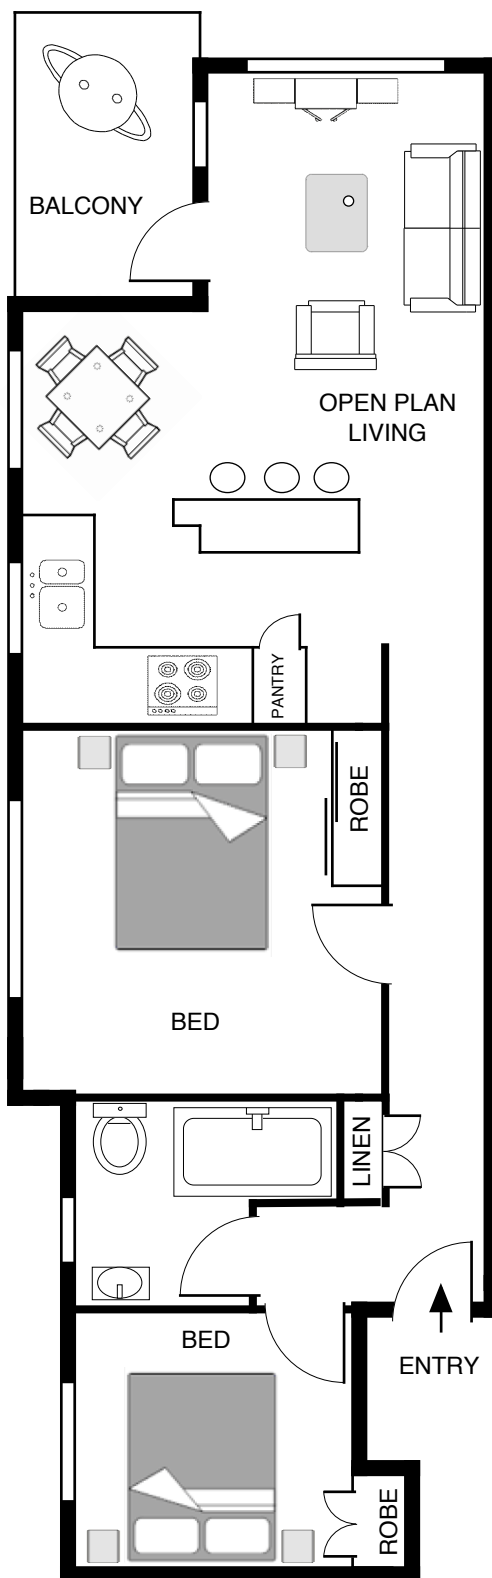

Norfolk
APARTMENTS

22A NEW STREET , BONDI

PLANS SHOWN ARE ONLY INDICATIVE OF LAYOUT. DIMENSIONS ARE APPROXIMATE
PRODUCED BY DAVID GRANT PH: 0418 615 637

APARTMENT 9

TWO BEDROOM

mondell property group
www.mondell.com.au