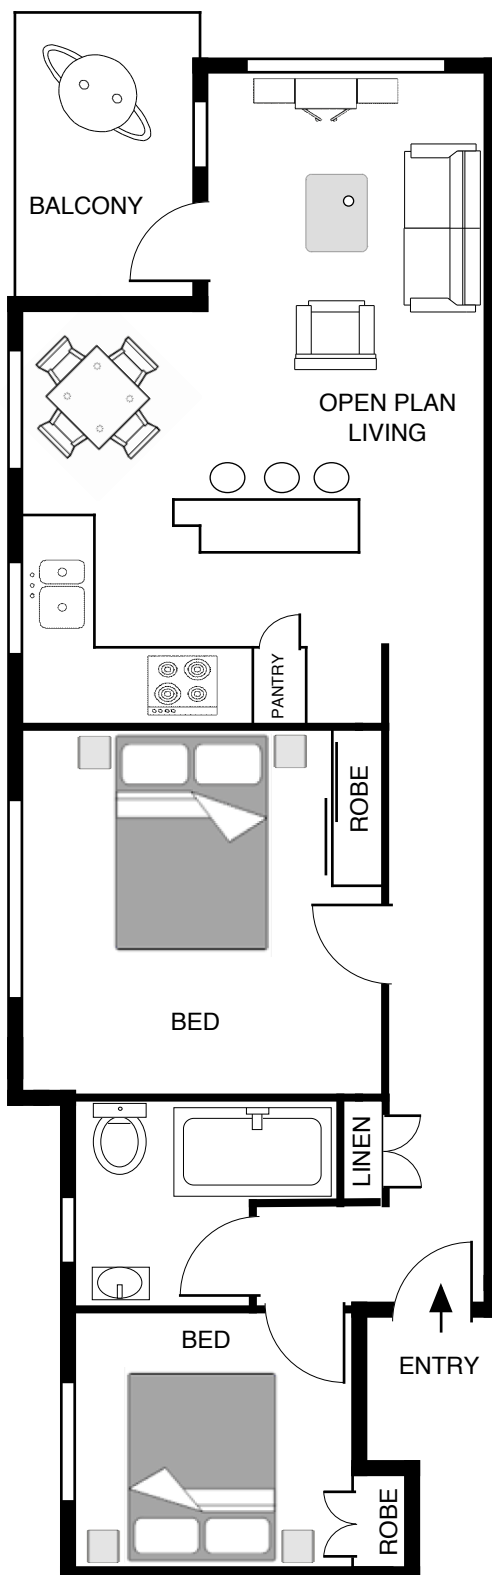

Norfolk
APARTMENTS

22A NEW STREET , BONDI

PLANS SHOWN ARE ONLY INDICATIVE OF LAYOUT. DIMENSIONS ARE APPROXIMATE
PRODUCED BY DAVID GRANT PH: 0418 615 637

APARTMENT 9

TWO BEDROOM

mondell property group
www.mondell.com.au