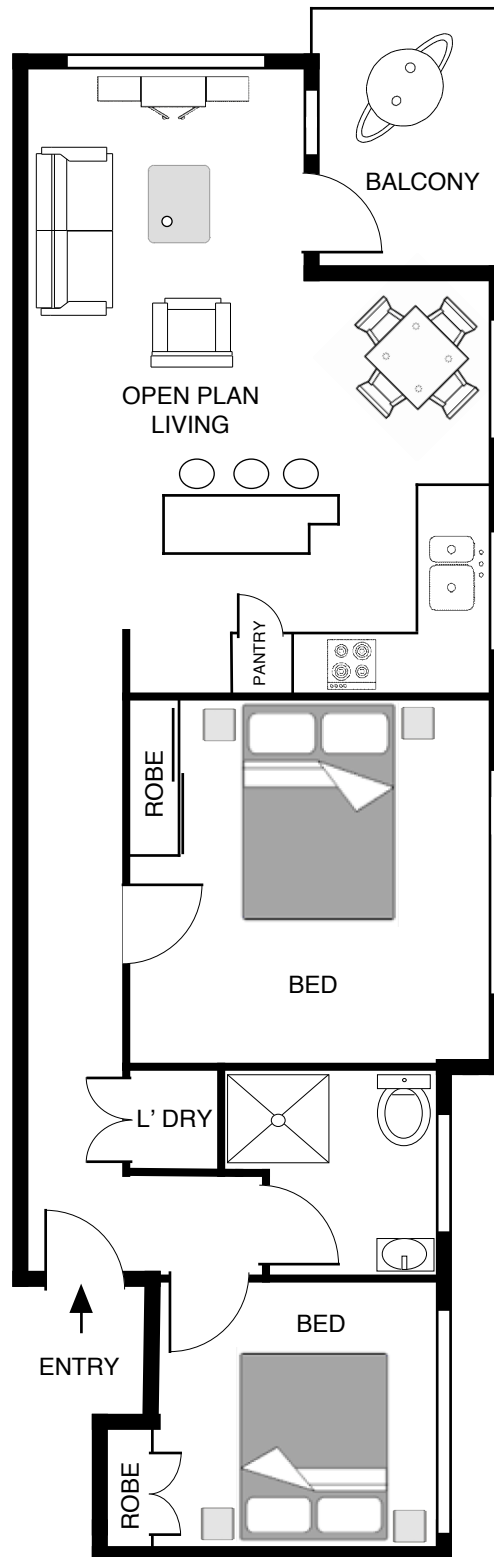

## 22A NEW STREET , BONDI

PLANS SHOWN ARE ONLY INDICATIVE OF LAYOUT. DIMENSIONS ARE APPROXIMATE  
PRODUCED BY DAVID GRANT PH: 0418 615 637

APARTMENT 10

TWO BEDROOM

mondell property group  
www.mondell.com.au