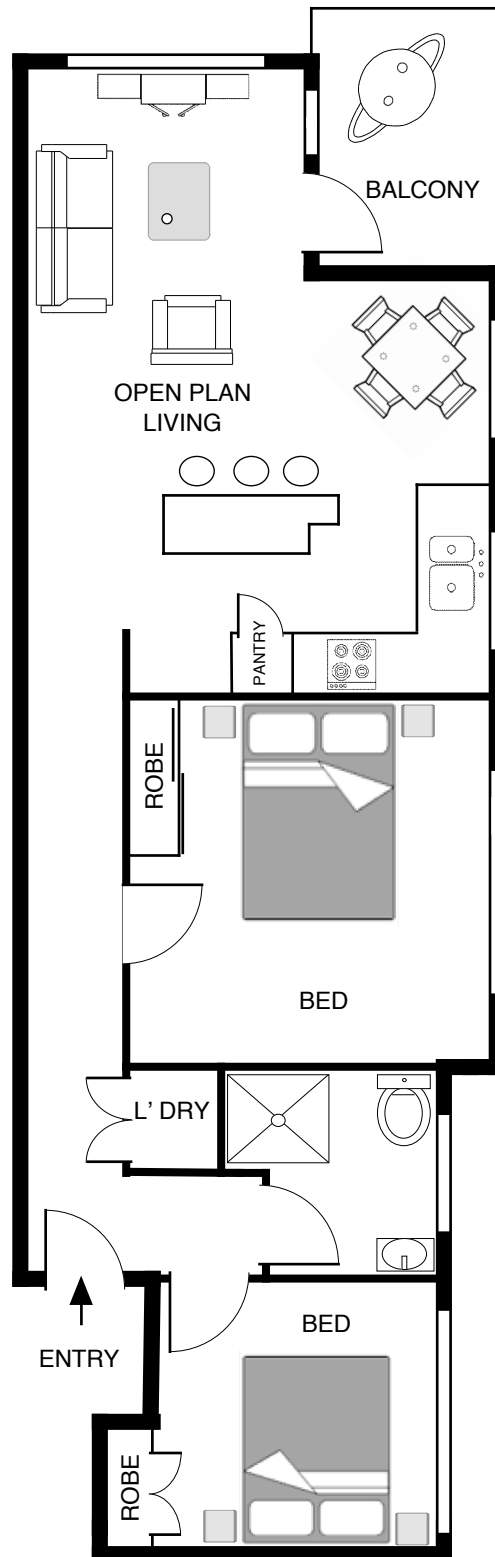

Norfolk
APARTMENTS

22A NEW STREET , BONDI

PLANS SHOWN ARE ONLY INDICATIVE OF LAYOUT. DIMENSIONS ARE APPROXIMATE
PRODUCED BY DAVID GRANT PH: 0418 615 637

APARTMENT 11

TWO BEDROOM

MPG

mondell property group
www.mondell.com.au