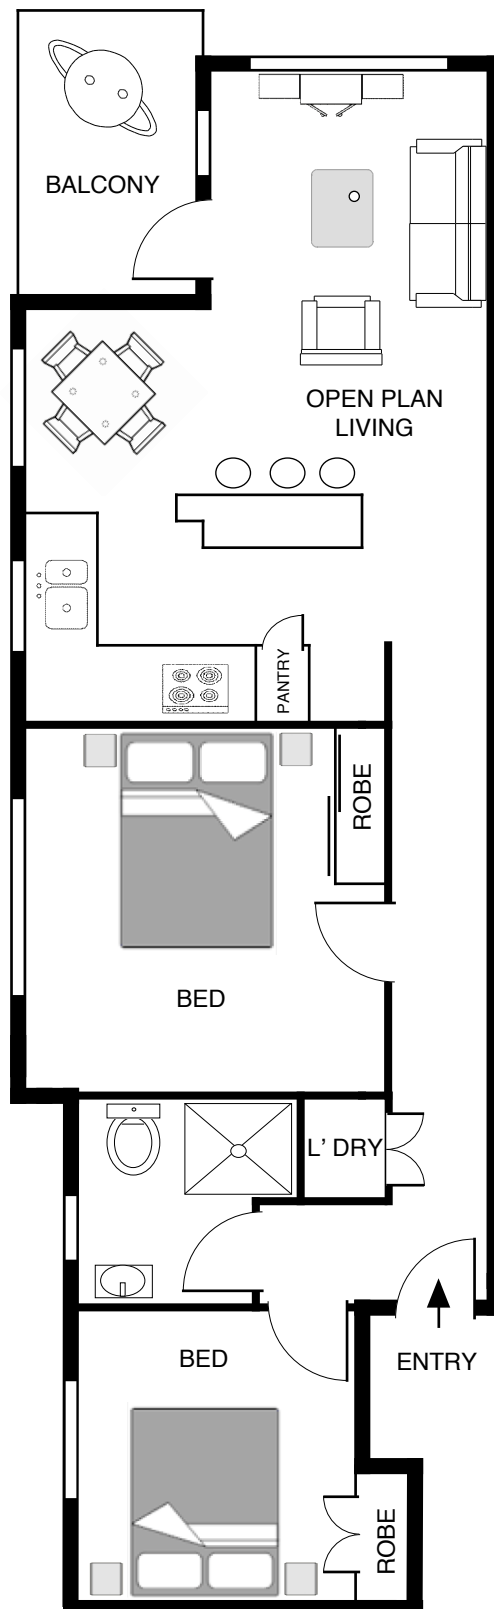

## 22A NEW STREET , BONDI

PLANS SHOWN ARE ONLY INDICATIVE OF LAYOUT. DIMENSIONS ARE APPROXIMATE  
PRODUCED BY DAVID GRANT PH: 0418 615 637

APARTMENT 12

TWO BEDROOM

mondell property group  
www.mondell.com.au